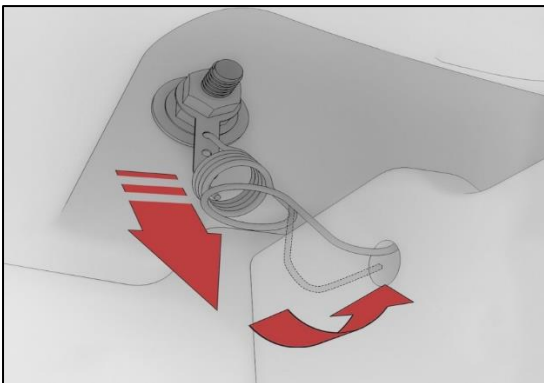

BOCCHI
IL BAGNO PER TUTTI

**HALF-PEDESTAL WASHBASIN
INSTALLATION INSTRUCTIONS**

HALF PEDESTAL INSTALLATION

Place the washbasin.

Fix the half pedestal spring set to the installation bolt of the washbasin.

Place half pedestal under the washbasin.

Stretch both springs and insert them to the holes on half pedestal.

HALF PEDESTAL INSTALLATION

Complete the half pedestal installation.