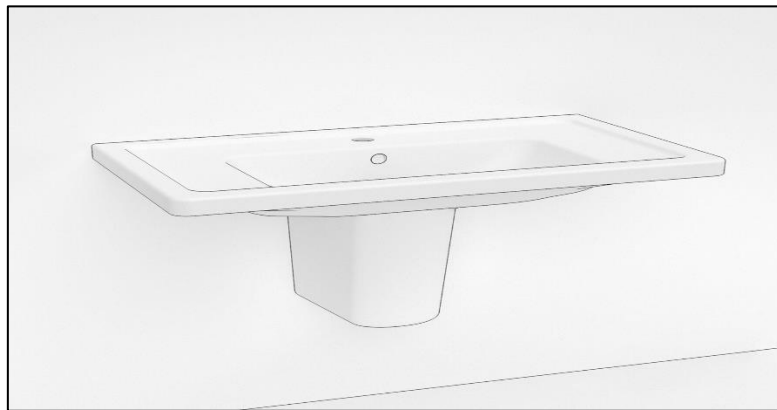

BOCCHI
IL BAGNO PER TUTTI

**HALF-PEDESTAL WASHBASIN
INSTALLATION INSTRUCTIONS**

HALF PEDESTAL INSTALLATION

Place the washbasin.

Fix the half pedestal spring set to the installation bolt of the washbasin.

Place half pedestal under the washbasin.

Stretch both springs and insert them to the holes on half pedestal.

HALF PEDESTAL INSTALLATION

Complete the half pedestal installation.