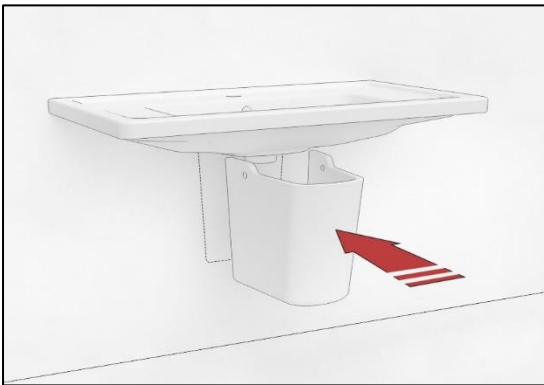

BOCCHI
IL BAGNO PER TUTTI

**HALF-PEDESTAL WASHBASIN
INSTALLATION INSTRUCTIONS**

HALF PEDESTAL INSTALLATION

Place the washbasin.

Fix the half pedestal spring set to the installation bolt of the washbasin.

Place half pedestal under the washbasin.

Stretch both springs and insert them to the holes on half pedestal.

HALF PEDESTAL INSTALLATION

Complete the half pedestal installation.