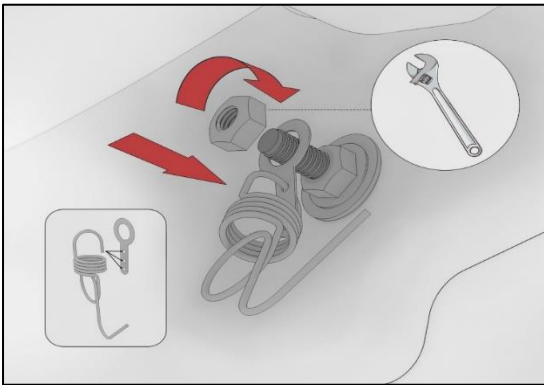

BOCCHI
IL BAGNO PER TUTTI

**HALF-PEDESTAL WASHBASIN
INSTALLATION INSTRUCTIONS**

HALF PEDESTAL INSTALLATION

Place the washbasin.

Fix the half pedestal spring set to the installation bolt of the washbasin.

Place half pedestal under the washbasin.

Stretch both springs and insert them to the holes on half pedestal.

HALF PEDESTAL INSTALLATION

Complete the half pedestal installation.